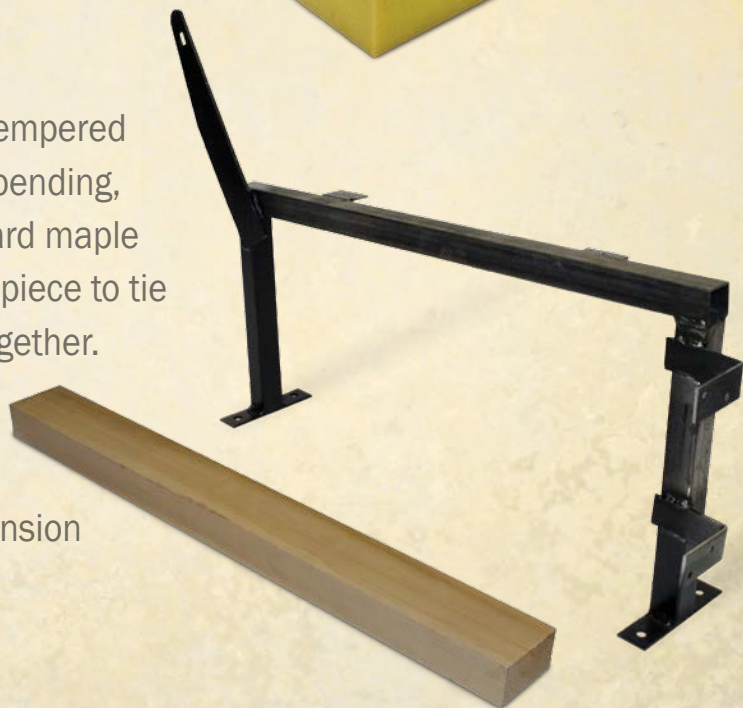

Details

Lambright Comfort Chairs LLC pays special attention to details. Keeping quality and comfort in mind is an important detail to us. Each upholstered piece is made to order and our craftsman follow your specifications from start to finish to create your personal piece of furniture.

Foam

We use Altra Qualex Foam (the best!) with a 2.6 density to ensure long lasting use for generations.

Frames

Our frames are built with a mild tempered steel to keep your furniture from bending, sagging or warping. 2½" x 1½" hard maple is used throughout your furniture piece to tie your upholstery furniture piece together.