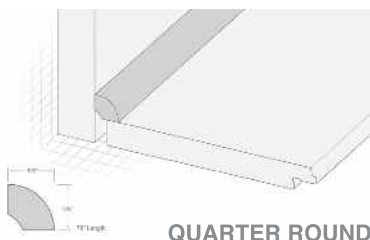

QUARTER ROUND