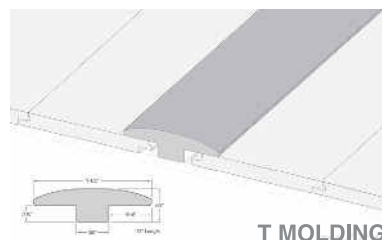

Shoreline GreenClaimed® Plank Cork Flooring

Looking for that perfect hardwood flooring alternative to WOW your house guests? Shoreline GreenClaimed® cork flooring features the unique look of raw wine corks laid in 1/2 inch strips to create a modern linear design. Naturally hygienic, mold and water resistant, cork flooring is perfect for any room in your home including kitchens and baths.

Going Where Hardwoods Can't

- Elastic properties make a softer more comfortable floor
- Great sound and temperature insulator
- Easy maintenance: simply vacuum and damp mop
- 42.8% recycled content

Breathe Easy

Moisture Resistant

Recycled Content

Low Impact

Floor Type:	GreenClaimed®
Color:	Shoreline
Plank Length:	48 inches
Plank Width:	5-1/2 inches
Plank Thickness:	7/16 inch
Installation:	Glueless Click-Lock System
Finish:	Ceramic Shield Technology™
Resin:	0.018 ppm < Super EO No added urea formaldehyde

LEED Points:	EQc4.4 | MRc4 | MRc6
Residential Warranty:	25 years
Commercial Warranty:	5 years
Application:	Residential, Commercial
Fire Rating:	Cfl s1
Sound Rating:	STC | IIC ASTM E413-87 dB 54 ASTM E989-89 dB 58

T MOLDING