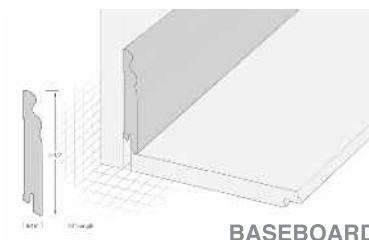

Shoreline GreenClaimed® Plank Cork Flooring

Looking for that perfect hardwood flooring alternative to WOW your house guests? Shoreline GreenClaimed® cork flooring features the unique look of raw wine corks laid in 1/2 inch strips to create a modern linear design. Naturally hygienic, mold and water resistant, cork flooring is perfect for any room in your home including kitchens and baths.

Going Where Hardwoods Can't

- Elastic properties make a softer more comfortable floor
- Great sound and temperature insulator
- Easy maintenance: simply vacuum and damp mop
- 42.8% recycled content

Breathe Easy

Moisture Resistant

Recycled Content

Low Impact

Floor Type:	GreenClaimed®
Color:	Shoreline
Plank Length:	48 inches
Plank Width:	5-1/2 inches
Plank Thickness:	7/16 inch
Installation:	Glueless Click-Lock System
Finish:	Ceramic Shield Technology™
Resin:	0.018 ppm < Super EO No added urea formaldehyde

LEED Points:	EQc4.4 | MRc4 | MRc6
Residential Warranty:	25 years
Commercial Warranty:	5 years
Application:	Residential, Commercial
Fire Rating:	Cfl s1
Sound Rating:	STC | IIC ASTM E413-87 dB 54 ASTM E989-89 dB 58

BASEBOARD