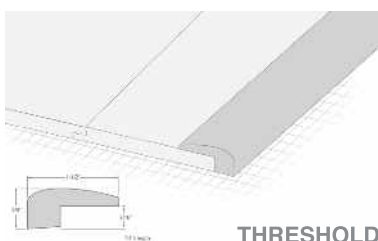

Shoreline GreenClaimed® Plank Cork Flooring

Looking for that perfect hardwood flooring alternative to WOW your house guests? Shoreline GreenClaimed® cork flooring features the unique look of raw wine corks laid in 1/2 inch strips to create a modern linear design. Naturally hygienic, mold and water resistant, cork flooring is perfect for any room in your home including kitchens and baths.

Going Where Hardwoods Can't

- Elastic properties make a softer more comfortable floor
- Great sound and temperature insulator
- Easy maintenance: simply vacuum and damp mop
- 42.8% recycled content

Breathe Easy

Moisture Resistant

Recycled Content

Low Impact

Floor Type:	GreenClaimed®
Color:	Shoreline
Plank Length:	48 inches
Plank Width:	5-1/2 inches
Plank Thickness:	7/16 inch
Installation:	Glueless Click-Lock System
Finish:	Ceramic Shield Technology™
Resin:	0.018 ppm < Super EO No added urea formaldehyde

LEED Points:	EQc4.4 | MRc4 | MRc6
Residential Warranty:	25 years
Commercial Warranty:	5 years
Application:	Residential, Commercial
Fire Rating:	Cfl s1
Sound Rating:	STC | IIC ASTM E413-87 dB 54 ASTM E989-89 dB 58

THRESHOLD